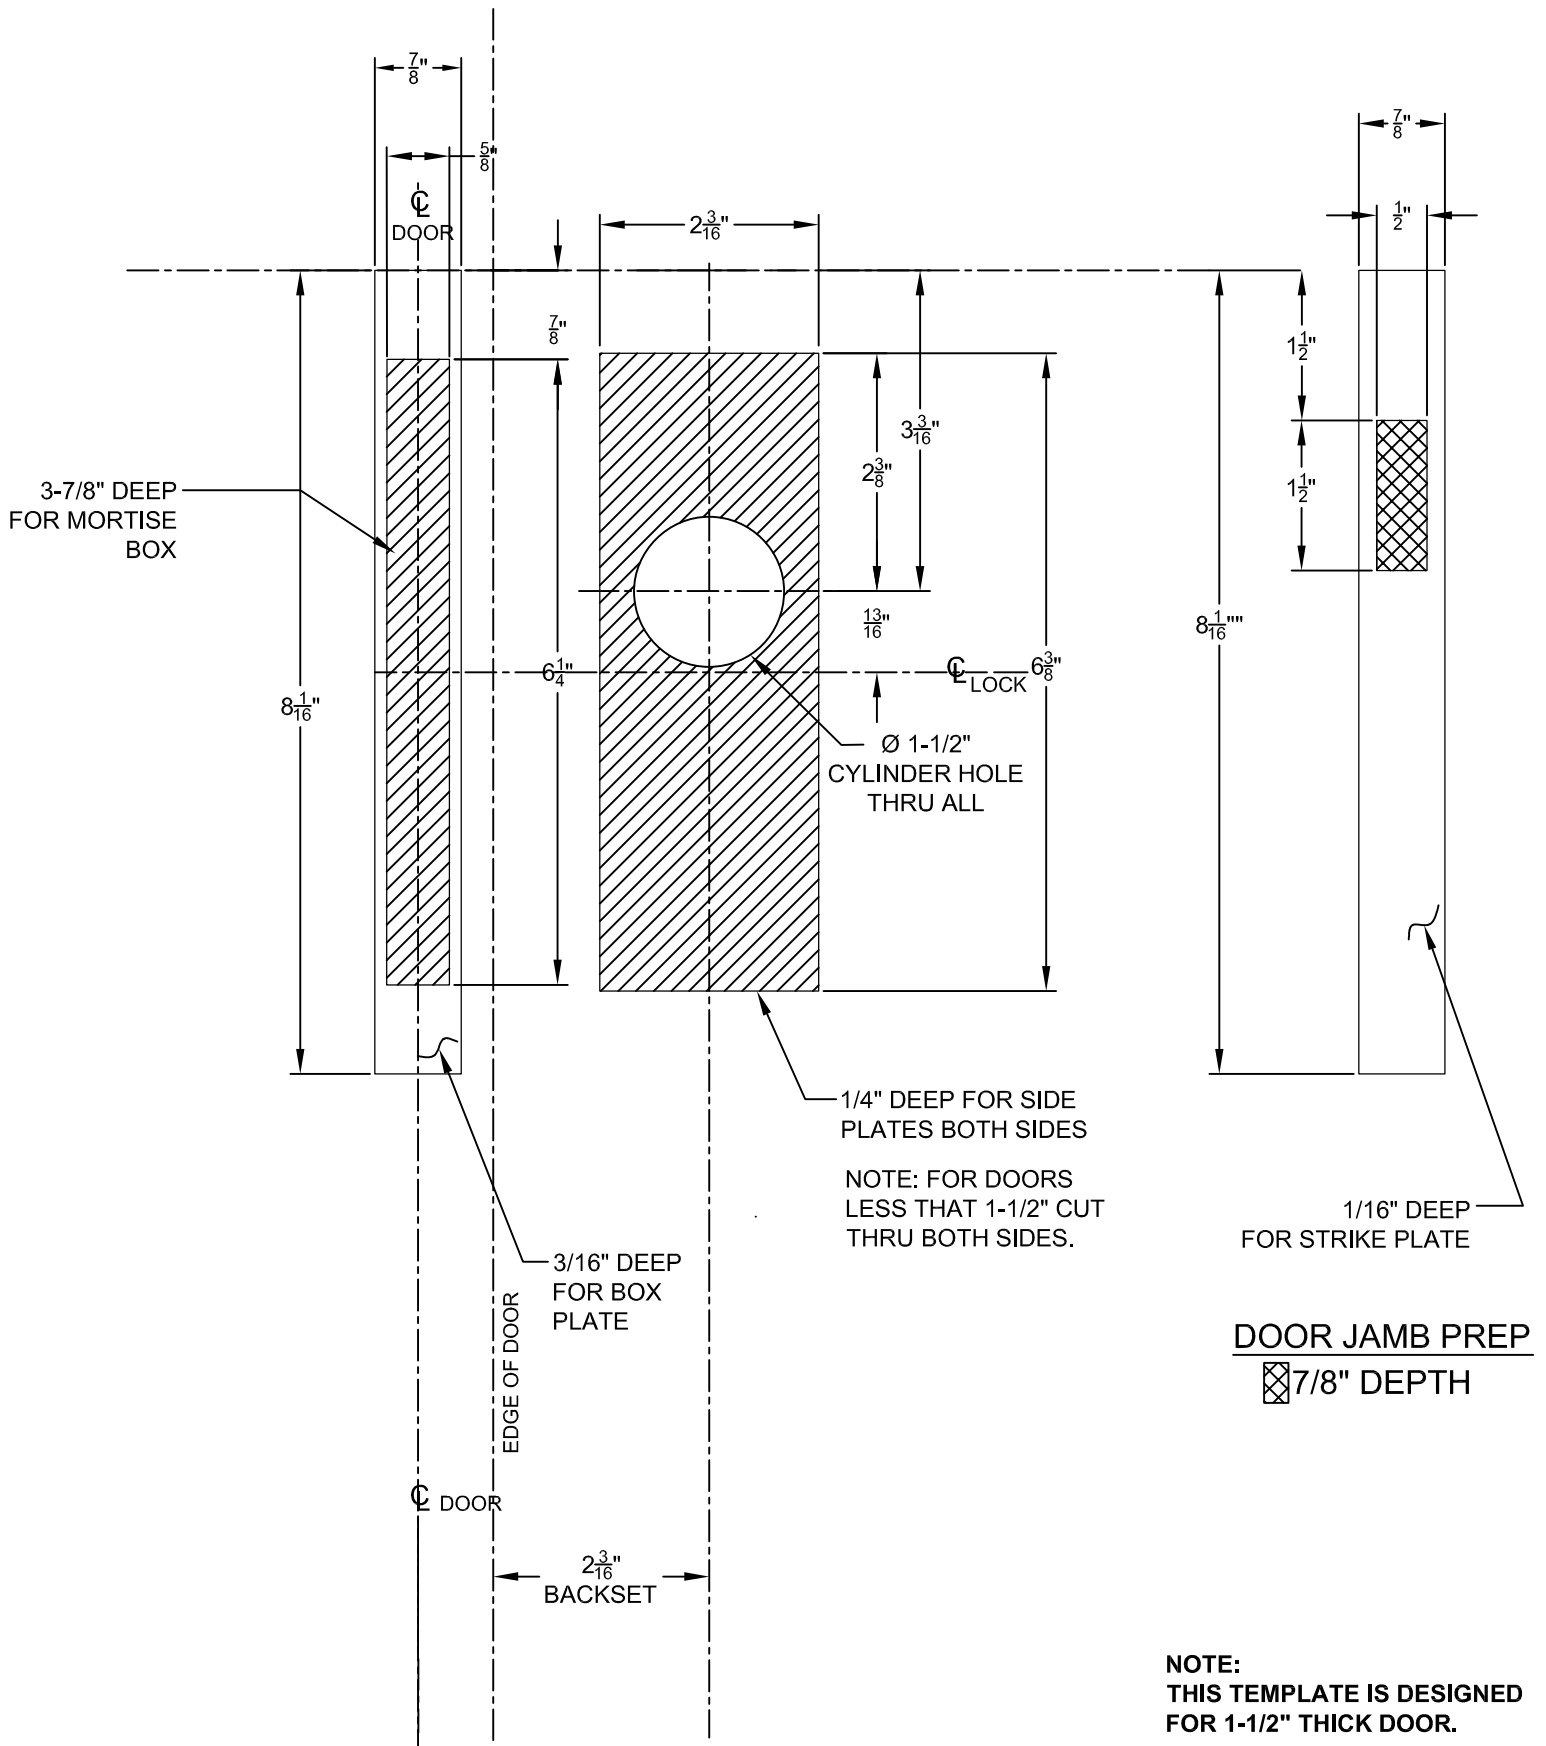

**POCKET DOOR MORTISE  
HOLE PREPARATION - RIGHT SIDE**

\* NOTE: 8-1/2" X 11" COPY OF THIS TEMPLATE NOT TO SCALE.